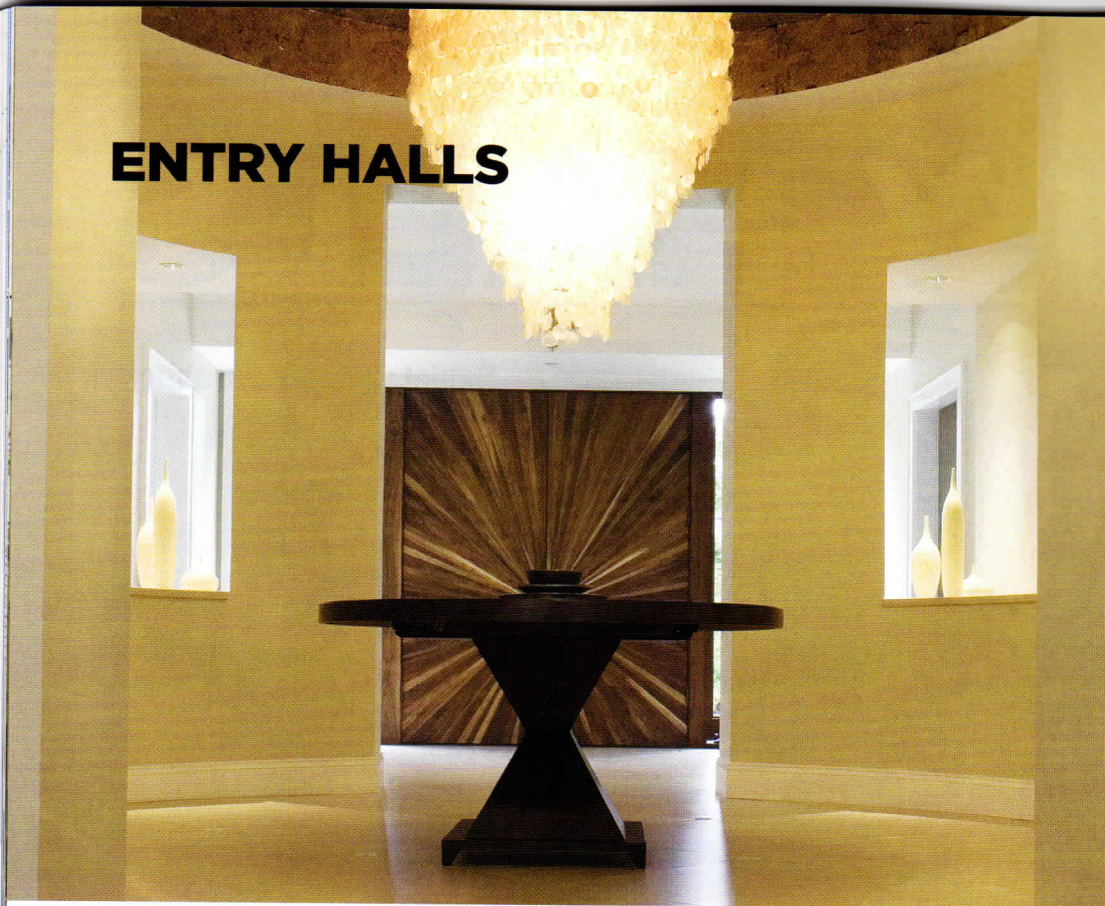

ENTRY HALLS

**Denise Wenacur of DW
Design & Decor LLC**

(914) 827-5234

www.denisewenacur.com

LOCATION: RYE

"This entry hall is part of an 18-month gut renovation of an 8,000-square-foot 'rambling ranch' with 23 rooms and nine baths," says Denise Wenacur. "The client was very open-minded, and allowed us to create many one-of-a-kind items, such as the mahogany-inlaid front door made to our specifications by a wood artisan in Colorado and the painted silver and gold-gilded entry dome that holds a 150-pound chandelier made by a local faux painter from Interior Creations." The architect on the project was Tom O'Brien and the general contractor was Colin Christiansen. The homeowners were so happy with the results, they threw an open-house party to celebrate.